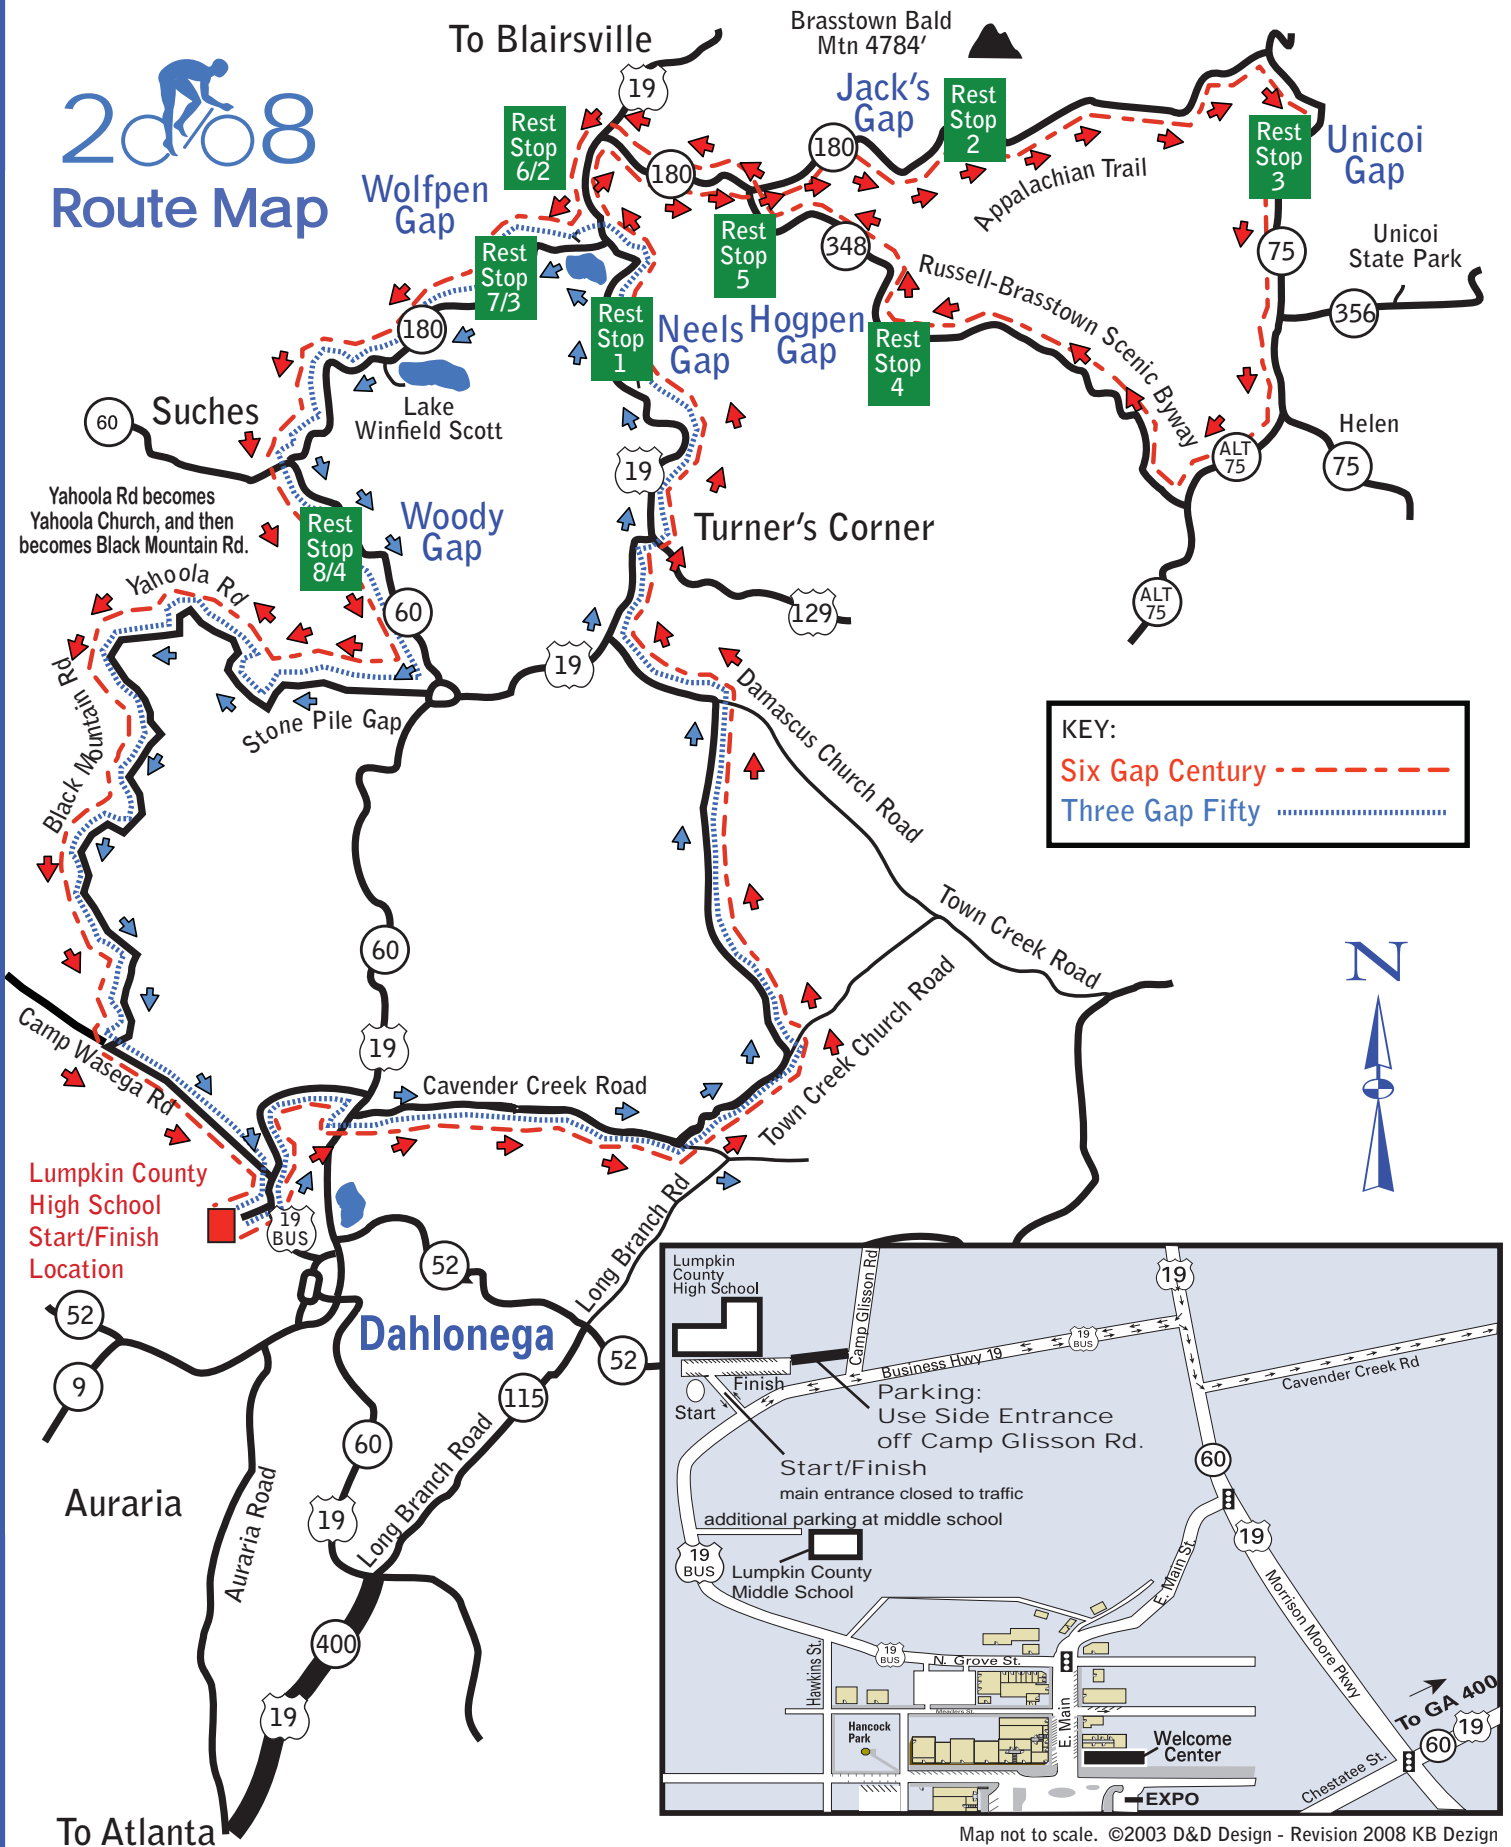

# SIX GAP CENTURY & THREE GAP FIFTY

## 2008 Route Map

**KEY:**  
 Six Gap Century - - - - -  
 Three Gap Fifty . . . . .

Map not to scale. ©2003 D&D Design - Revision 2008 KB Dezin