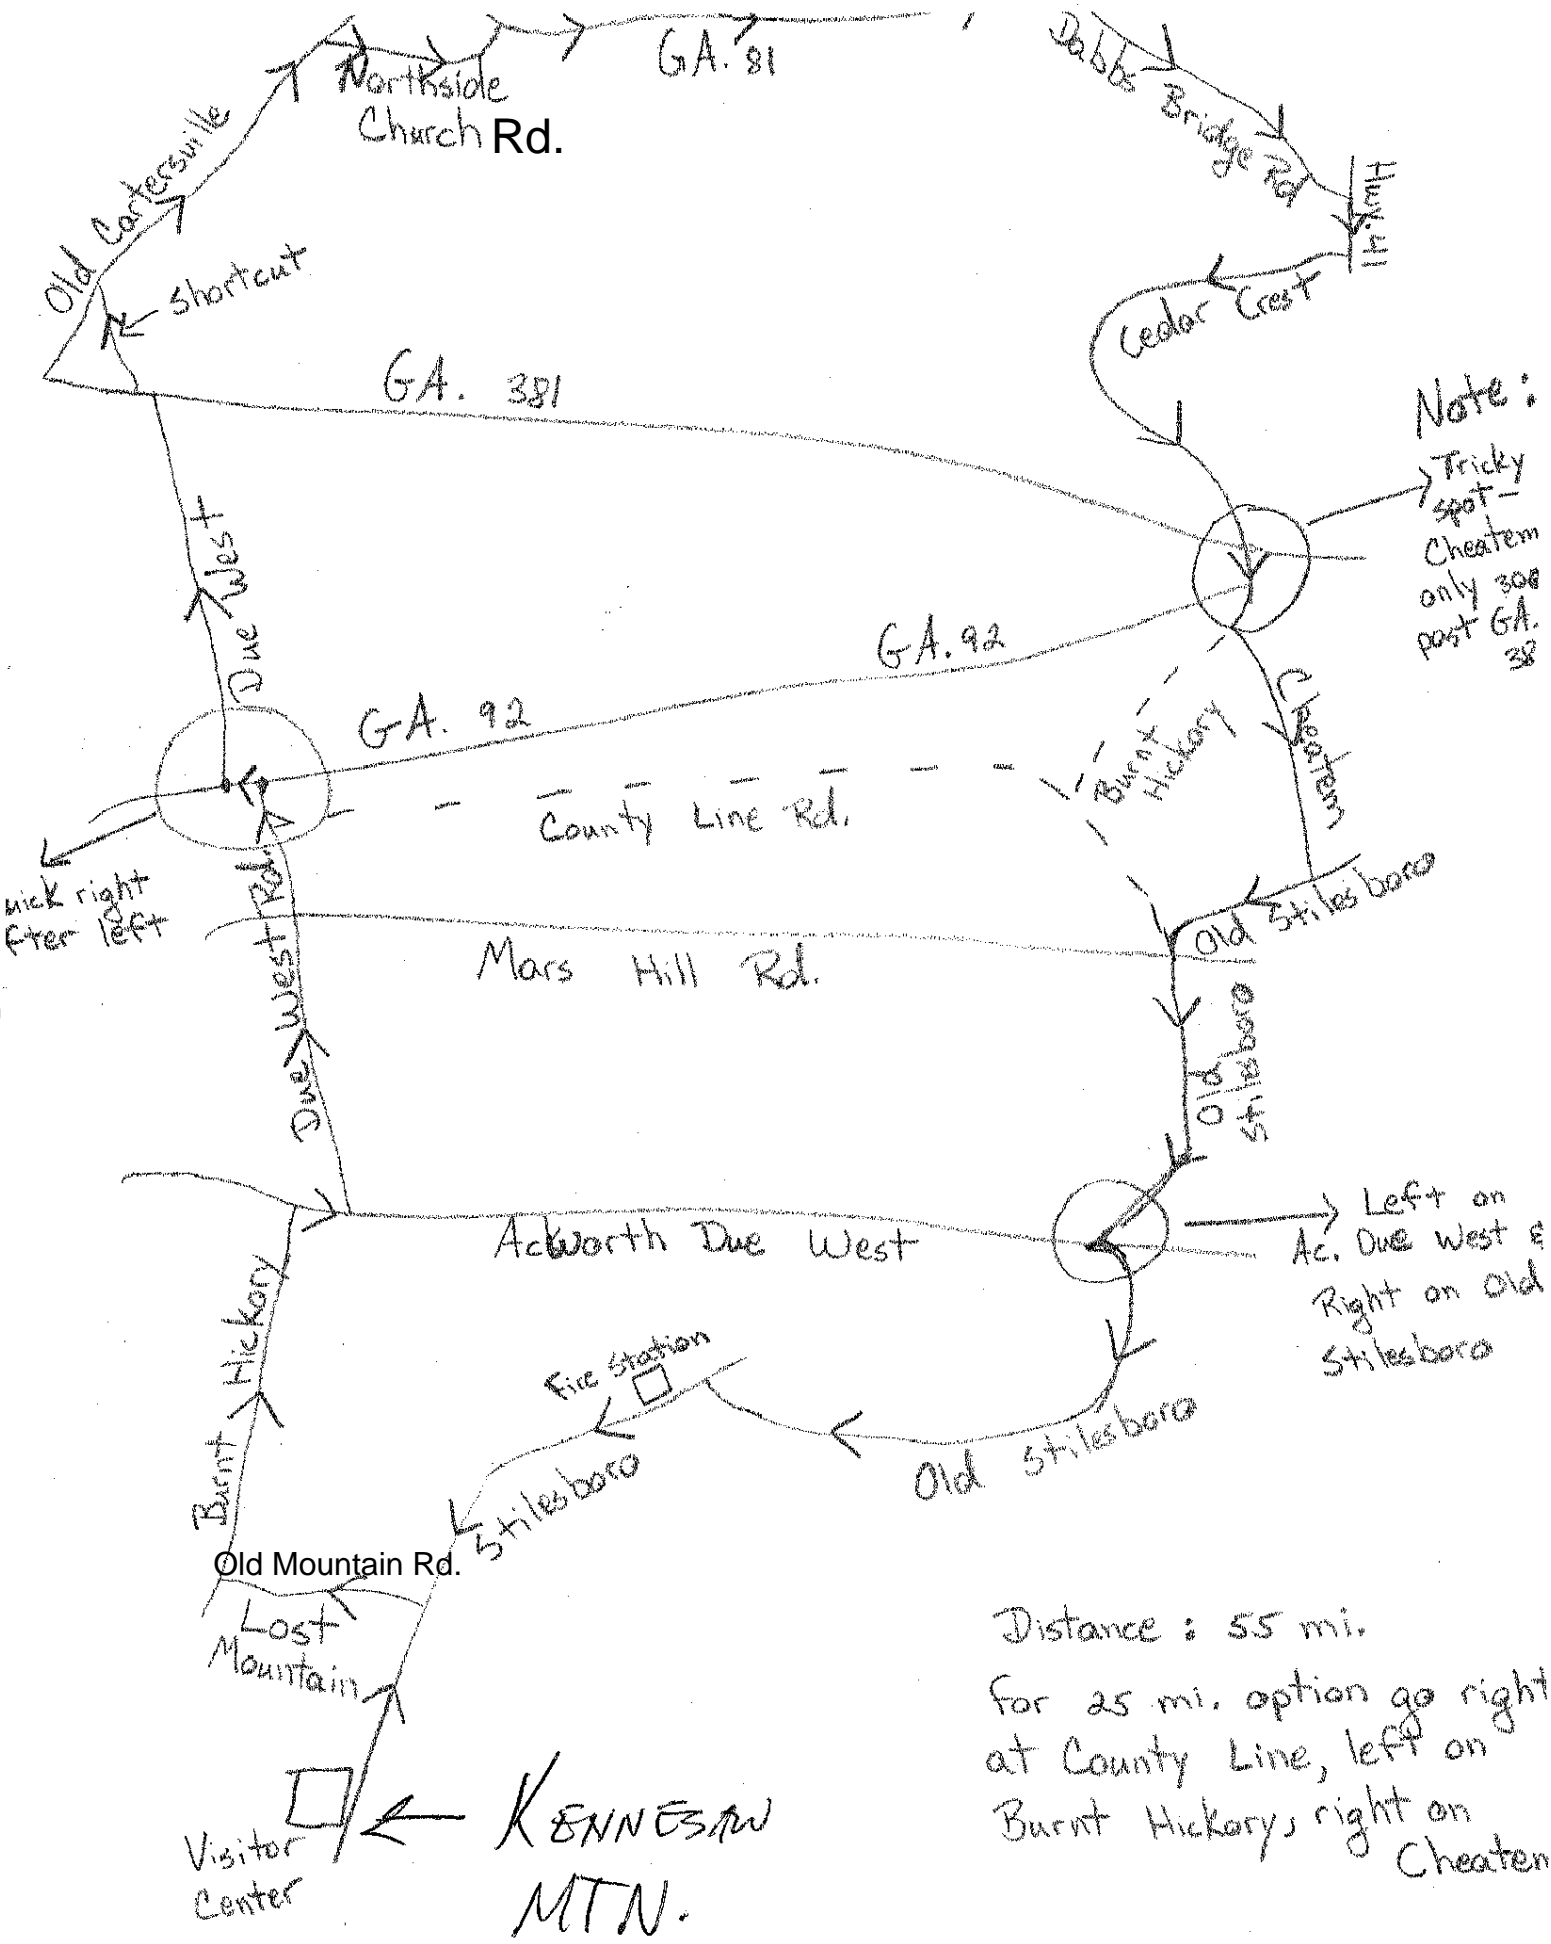

Distance : 55 mi.
 for 25 mi. option go right at County Line, left on Burnt Hickory, right on Cheaten

Note:
 Tricky spot -
 Cheatem
 only 300
 post GA.
 38

Left on
 Ac. Due West &
 Right on Old
 Stilesboro

Distance : 55 mi.
 for 25 mi. option go right
 at County Line, left on
 Burnt Hickory, right on
 Cheatem

Distance : 55 mi.
 for 25 mi. option go right at County Line, left on Burnt Hickory, right on Cheaten

Distance : 55 mi.
 for 25 mi. option go right
 at County Line, left on
 Burnt Hickory, right on
 Cheatem