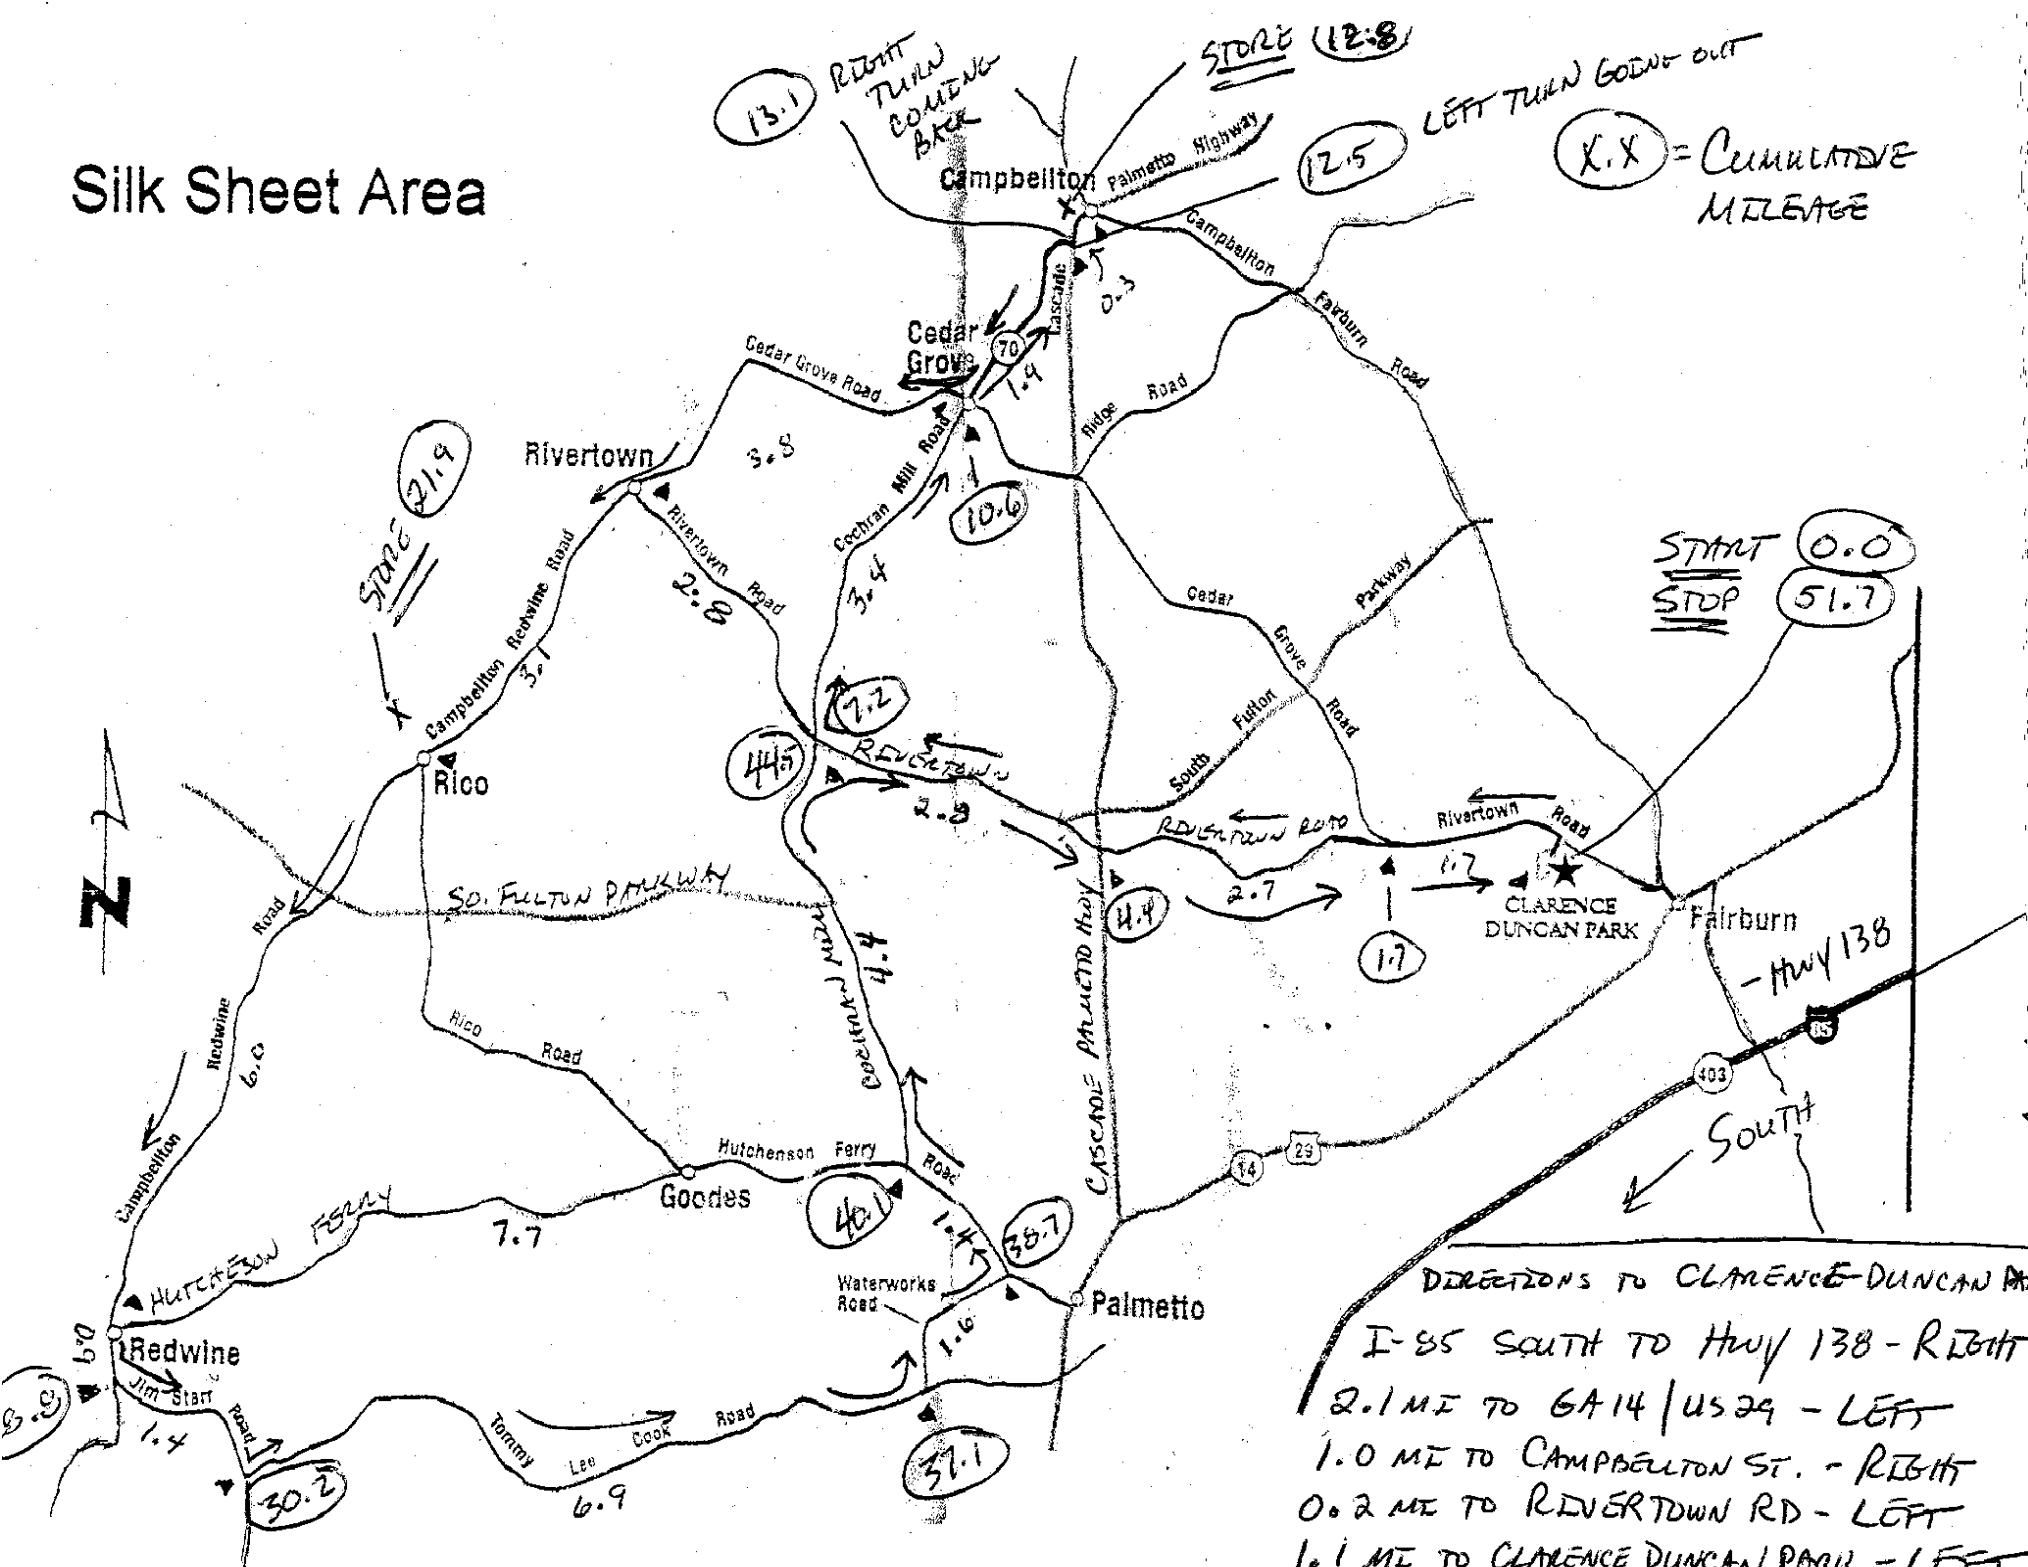

Silk Sheet Area

DIRECTIONS TO CLARENCE-DUNCAN PARK

I-85 SOUTH TO HWY 138 - RIGHT
 2.1 MI TO GA 14 / US 29 - LEFT
 1.0 MI TO CAMPBELLTON ST. - RIGHT
 0.2 MI TO RIVERTOWN RD - LEFT
 1.1 MI TO CLARENCE DUNCAN PARK - LEFT